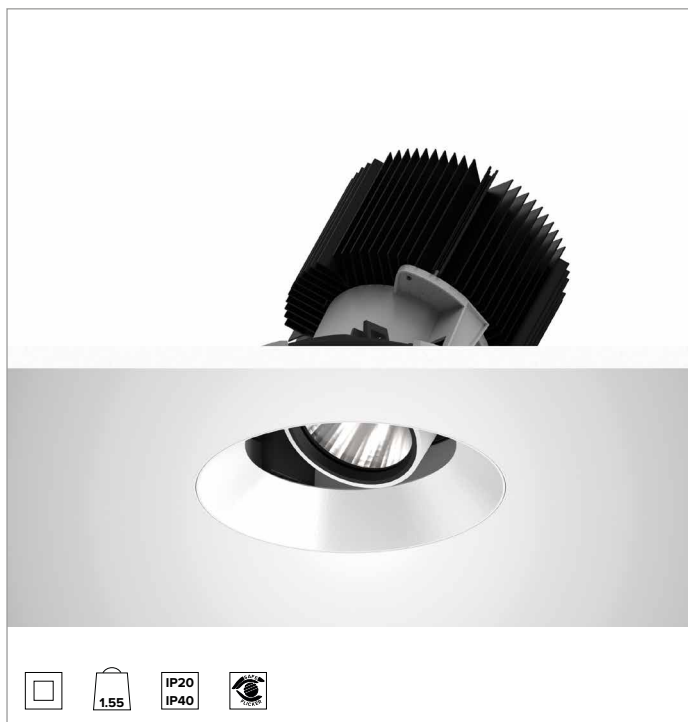

1T8617ELTR | CTEVO ARCHITECTURAL 160

Adjustable recessed LED projector in a trimless version

		4000K	H(m)	D(m)	Emax(lx)	
		Ra90			47°	
Fixture Power	74W	1	0.87	10322		
Source Flux	8118lm	2	1.74	2581		
Fixture Flux	6090lm	3	2.61	1147		
Efficacy	83lm/W	4	3.47	645		
TS1282	Imax=1272cd/klm	Imax	10325cd	5	4,34	413

CCT nominal: 4000K

Lifetime (L80/B10): >50000h tq +25°C

ILLUMINOTECHNICAL CHARACTERISTICS

MWFL - precision optics with a black silicone cut off ring. Version with a convex faceted highly reflective anodised aluminium reflector and a holographic diffusion filter. UGR<22 (EN 12464-1).

Optic: REFLECTOR

Beam angles: MWFL

Optical efficiency: 75%

Fixture flux: 6090lm

Luminous efficacy: 83lm/W

Photobiological safety: Compliant with RG1 low risk group

MECHANICAL CHARACTERISTICS

Die-cast white painted anodised aluminium body and dissipator. White colour cover. The optical unit can be adjusted up to 30° on the vertical plane with a mechanical beam locking system and a graduated scale, and 358° on the horizontal plane. Trimless version with a load-bearing element for installation and finishing in plasterboard.

Colour and finish: Plaster white

Weight: 1.55Kg

Version: TRIMLESS HO

Degree of protection: IP20 for recessed part

Degree of protection: IP40 for exposed part

ELECTRICAL CHARACTERISTICS

Integrated electronic ON-OFF driver.