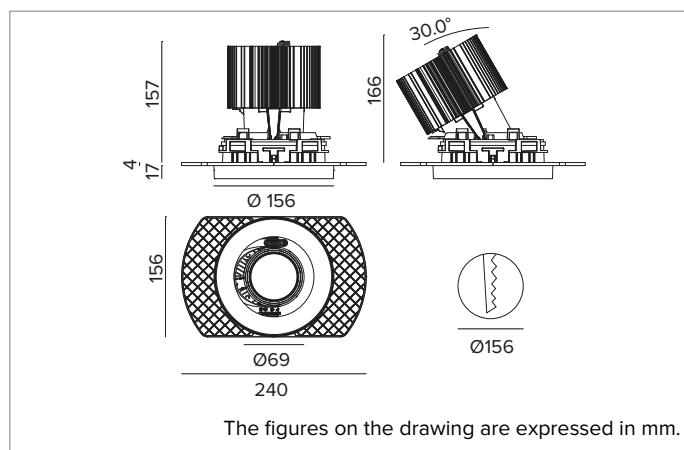

1T8617ELTR | CTEVO ARCHITECTURAL 160

Adjustable recessed LED projector in a trimless version

		4000K	H(m)	D(m)	Emax(lx)	
		Ra90			47°	
Fixture Power	74W	1	0.87	10322		
Source Flux	8118lm	2	1.74	2581		
Fixture Flux	6090lm	3	2.61	1147		
Efficacy	83lm/W	4	3.47	645		
TS1282	Imax=1272cd/klm	Imax	10325cd	5	4,34	413

CCT nominal: 4000K

Lifetime (L80/B10): >50000h tq +25°C

ILLUMINOTECHNICAL CHARACTERISTICS

MWFL - precision optics with a black silicone cut off ring. Version with a convex faceted highly reflective anodised aluminium reflector and a holographic diffusion filter. UGR<22 (EN 12464-1).

Optic: REFLECTOR

Beam angles: MWFL

Optical efficiency: 75%

Fixture flux: 6090lm

Luminous efficacy: 83lm/W

Photobiological safety: Compliant with RG1 low risk group

MECHANICAL CHARACTERISTICS

Die-cast white painted anodised aluminium body and dissipator. White colour cover. The optical unit can be adjusted up to 30° on the vertical plane with a mechanical beam locking system and a graduated scale, and 358° on the horizontal plane. Trimless version with a load-bearing element for installation and finishing in plasterboard.

Colour and finish: Plaster white

Weight: 1.55Kg

Version: TRIMLESS HO

Degree of protection: IP20 for recessed part

Degree of protection: IP40 for exposed part

ELECTRICAL CHARACTERISTICS

Integrated electronic ON-OFF driver.